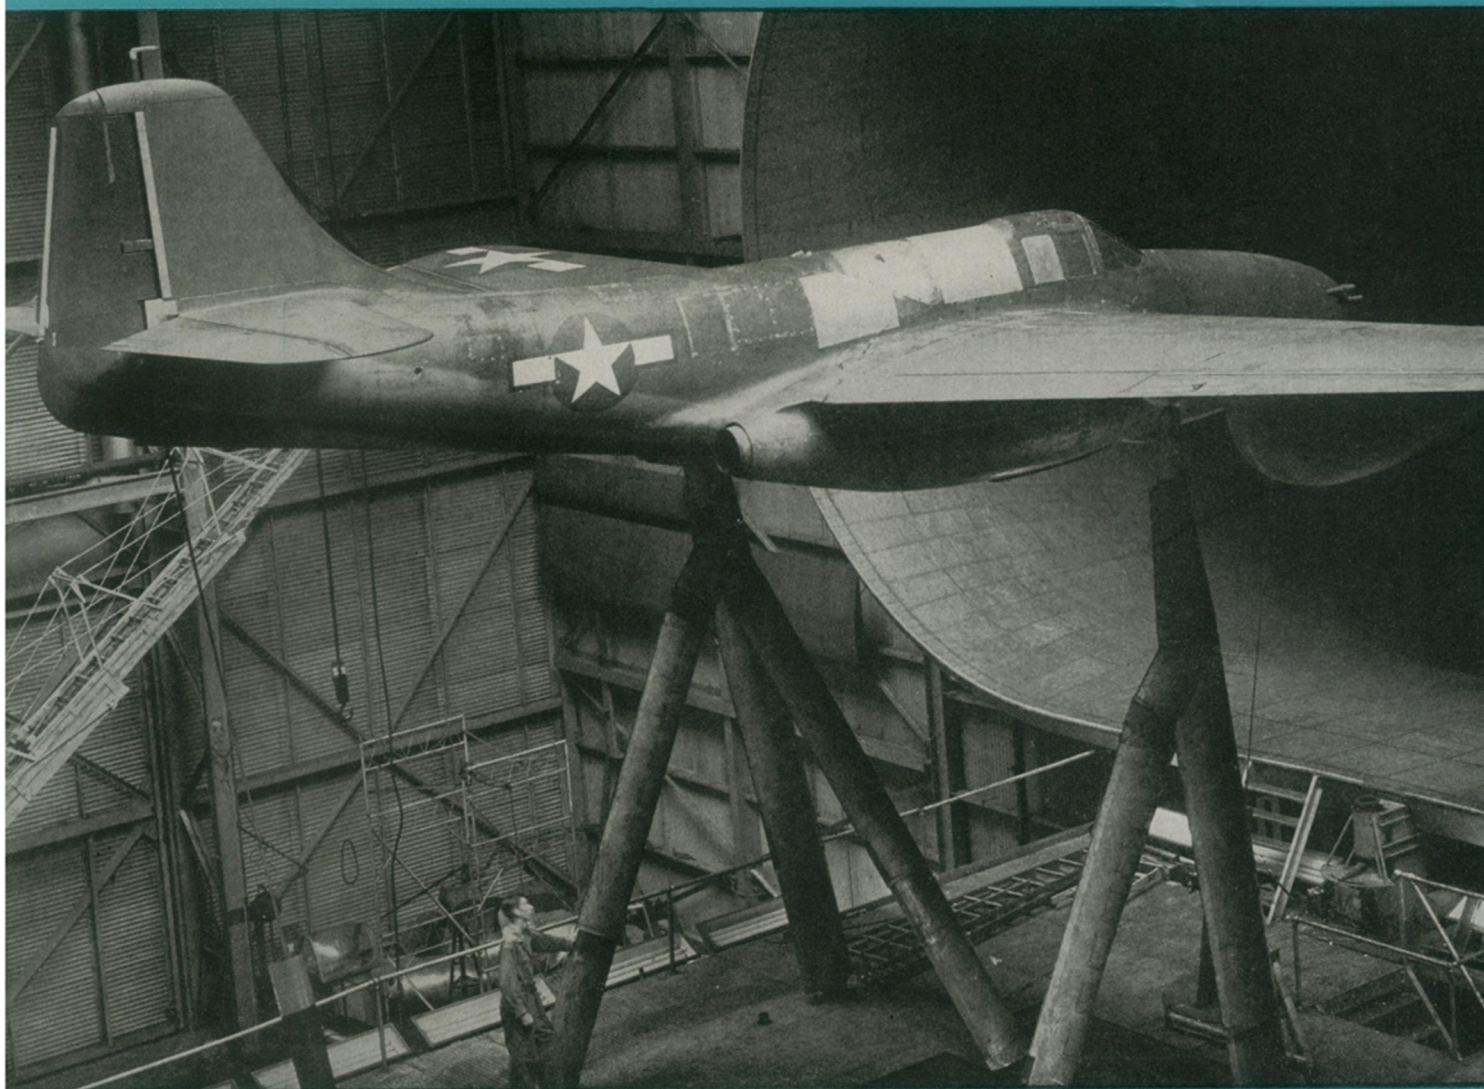

# SCIENCE NEWS LETTER

THE WEEKLY SUMMARY OF CURRENT SCIENCE • NOVEMBER 25, 1944

Testing Tunnel  
See Page 344

A SCIENCE SERVICE PUBLICATION

Television broadcasts of boxing at Madison Square Garden, New York City, are brought to you exclusively by NBC over Station WNBT.

Earlier television needed a mid-day sun—or blinding artificial light—to illuminate the scene. Many performances could not be televised, and many outdoor daytime events would fade off the screen as the afternoon light waned.

But now, through RCA research, the television camera will faithfully reproduce every detail, every shadow, as long as there is enough light for the spectators themselves to see by.

Besides, it can bring you opera, drama, ballet—direct from the theater during the actual performance. Great new television thrills are in store for you! As soon as possible, RCA will make available the finest in television equipment.