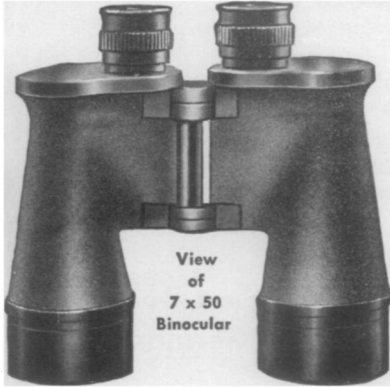

WAR BARGAINS in LENSES and PRISMS

NOW! MAKE YOUR OWN BINOCULARS!

FLASH! JUST RECEIVED

We now have Metal Parts and Bodies for Navy's 7 x 50 Binocular. Complete details sent with all orders for sets shown to right or upon request.

COMPLETE SET OF LENSES AND PRISMS FROM NAVY'S 7 x 50 MODEL

SAVE UP TO $150.00!

Here's an unusual opportunity to secure a fine set of Binoculars . . . at a tremendous saving of money. Build them yourself with all of the very same optics contained in the Navy's 7 Power Glasses . . . the Binoculars which received such wide acclaim during the war. Depending on your choice, you may buy a near perfect set of Lenses and Prisms for the Binocular construction job, or a set of seconds (exactly the same units, but Lenses are uncented and have some imperfections). If, however, you wish to construct a Monocular (½ a Binocular) you may do so, choosing either near perfect components or seconds. The Monocular Sets comprise ½ quantities of the same optics required for the Binocular. The full near perfect Binocular Set comprises the following: 2 Cemented Achromatic Eye Piece Lenses, 17.5 mms. diam.; 2 Eye Field Lenses; 4 Porro Prisms; 2 Cemented Achromatic Objective Lenses, diam. 52 mms. Complete assembly directions included, but no metal parts.

Stock #5102-Q Near Perfect Binocular Set . . . $25.00 Postpaid
Stock #5103-Q Near Perfect Monocular Set . . . $12.50 Postpaid
Stock #5105-Q Seconds for Binoculars . . . $11.00 Postpaid
Stock #5104-Q Seconds for Monoculars . . . $ 5.50 Postpaid

All items Finely Ground and Polished but Edges Slightly Chipped or Other Slight Imperfections Which We Guarantee Will Not Interfere with Their Use. Come Neatly Packed and Marked.

TO KEEP POSTED on all our new Optical Items, send 10c and your name and address to get on our regular "Flash" mailing list.

OPTICS FROM 4-POWER PANORAMIC TELESCOPE—Excellent condition. Consists of Objective Prism, Dove Prism, Achromatic Objective Lens, Amici Roof Prism, Eye Lens Set (. . . a $60.00 value)

Stock #5016-Q . . . $6.00 Postpaid

MICROSCOPE SETS

Consisting of two Achromatic Lenses and two Convex Eye Piece Lenses which you can use to make a 40 Power Pocket Microscope, or 140 Power Regular Size Microscope. These color corrected Lenses will give you excellent definition.

Stock #1052-Q . . . $3.00 Postpaid

Consisting of Prism, Mirror and Condensing Lens. These used together with Stock #1052-Q will make an excellent Micro-projector enabling you to get screen magnification of 400 to 1000 Power according to screen distance.

Stock #1038-Q . . . $2.00 Postpaid

RIGHT ANGLE PRISM—Flint Optical Glass, size 41 mm. by 91 mm. by 64 mm. Use in front of camera Lens to take pictures to right or left while pointing camera straight ahead. Also used in front of camera Lens to reverse image in direct positive work. Two of these Prisms will make an erecting system for a Telescope.

Stock #3076-Q . . . $3.00 Postpaid

BIG DOUBLE CONVEX LENS—74 mm. diam., 99 mm. F.L. Weighs 9 oz. Made of borosilicate Crown Optical Glass. Used as spotlight Lens, Condensing Lens, etc.