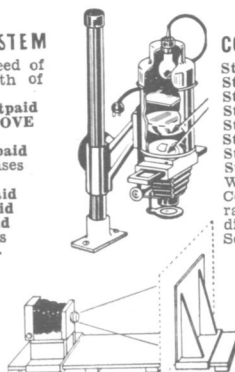

EDMUND SALVAGE CO. BARRINGTON NEW JERSEY

America's Largest Optical Stock