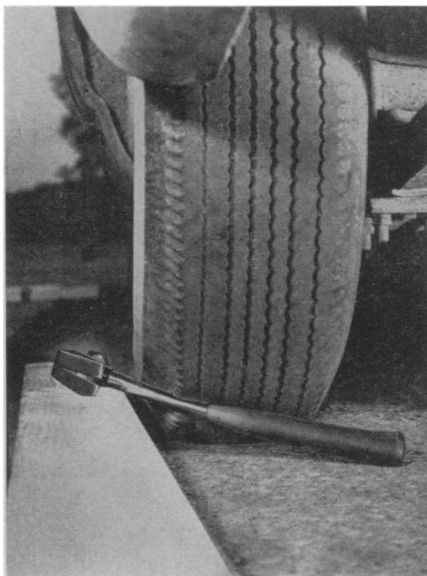

⚙️ **RUG WEAVER**, powered by electricity, speeds up a popular but time-consuming hobby. The gun-like weaver, costing about \$90, is simply guided over any pattern the user may draw on the rug backing. The unit makes up to 200 loops per minute in various loop lengths from 3/16 to two inches.

Science News Letter, September 18, 1954

⚙️ **REFRIGERATOR DISPENSER**, at a squeeze of its rubber-bulb top, delivers a glassful of the liquid it stores. Basically an air-pressure pump, the one-gallon unit stays in the refrigerator until emptied, and therefore is not likely to be broken or its contents spilled.

Science News Letter, September 18, 1954

⚙️ **"INDESTRUCTIBLE" HAMMER** can be run over by an automobile without harming the tool, even when propped

against a two-by-four, as shown in the photograph. The hammer's unique tubular steel shaft, similar in construction to a golf-club shaft, is covered with a thick rubber-fiber grip which absorbs shock.