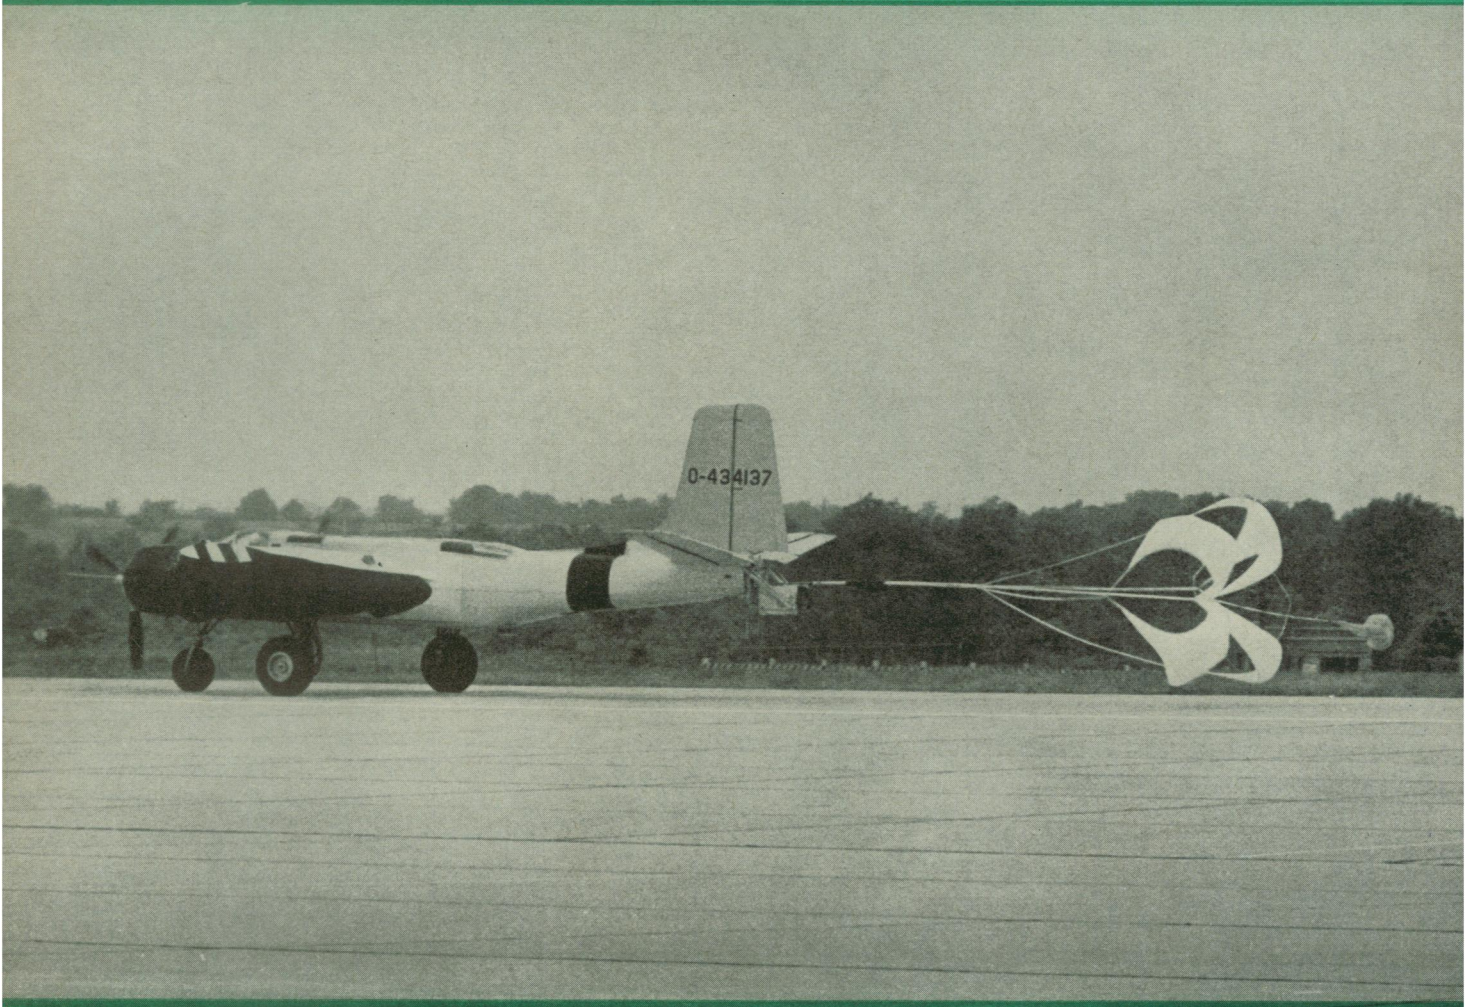

15¢

$5.50 A YEAR

December 13, 1958

VOL. 74 NO. 24

PAGES 369-384

SCIENCE NEWS LETTER

®

THE WEEKLY SUMMARY OF CURRENT SCIENCE

Pinwheel 'Chute

See page 381

A SCIENCE SERVICE PUBLICATION