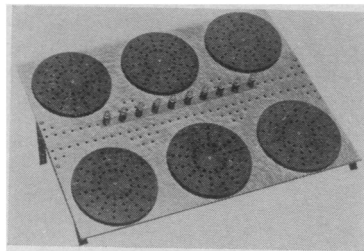

Fixed objective lenses and interchangeable eyepieces for a choice of either 30X or 50X. Prismatic binocular head with full interpupillary adjustment. Ground glass stage 3 3/16" x 3 5/16". Oversize modified horseshoe base. Rack and pinion focusing. Automatic stop prevents over rise. Overall height 9 1/2". Complete with fitted wooden carrying case.

F-337 ..... Net \$29.95  
(Add 83¢ for postage and handling)

**STUDENT "STEREO-SCOPE"**: A 30X stereoscopic binocular microscope — designed primarily for the student and serious hobbyist. Includes most of the features of our "Semi-Pro" model shown on this page. Fixed objective lenses and non-interchangeable eyepieces. All optics are achromatic. Ground glass stage measures 2 1/2" x 2 13/16". Overall height 7 3/4". Complete with fitted wooden carrying case.

## WHICH GROUP ARE YOU IN?

GENIAC® in Assembly Rack

THOUSANDS OF PEOPLE FROM THESE GROUPS HAVE BOUGHT AND ENJOYED GENIAC®, THE ELECTRIC BRAIN CONSTRUCTION KIT.

THE MANUALS are a survey of the applications of symbolic logic in reducing various problems to repetitive machine solution. We explain and illustrate with complete wiring diagrams. THE 100 PAGE TEXT gives an overview of the whole computer field.