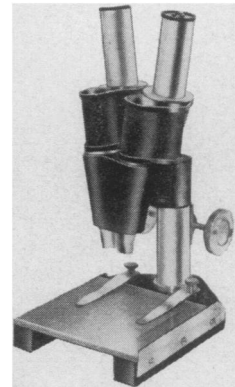

All Equipment Protected by 10-Day Guarantee & 90-Day Warranty