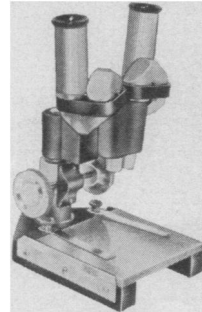

NEW! 30X-50X "STEREO-SCOPES"

- **STEREOSCOPIC Binocular Dissecting Microscope**
- **Wide Field 3-Dimension View**
- **Two Models to Choose From**

SEMI-PRO "STEREO-SCOPE": An especially engineered instrument featuring the stereopsis and wide view field needed in biology, petrography — archeology — mineralogy — criminology — industry — agriculture — etc. Indispensable for inspection of large specimens — small parts — surface features of gross objects — dissection — etc.

Fixed objective lenses and interchangeable eyepieces for a choice of either 30X or 50X. Prismatic binocular head with full interpupillary adjustment. Ground glass stage 3 3/16" x 3 5/16". Oversize modified horseshoe base. Rack and pinion focusing. Automatic stop prevents over rise. Overall height 9 1/2". Complete with fitted wooden carrying case.

F-337 ..... Net $29.95
(Add 83¢ for postage and handling)

STUDENT "STEREO-SCOPE": A 30X stereoscopic binocular microscope — designed primarily for the student and serious hobbyist. Includes most of the features of our "Semi-Pro" model shown on this page. Fixed objective lenses and non-interchangeable eyepieces. All optics are achromatic. Ground glass stage measures 2 1/2" x 2 13/16". Overall height 7 3/4". Complete with fitted wooden carrying case.

F-335 ..... Net $19.95
(Add 83¢ for postage and handling)