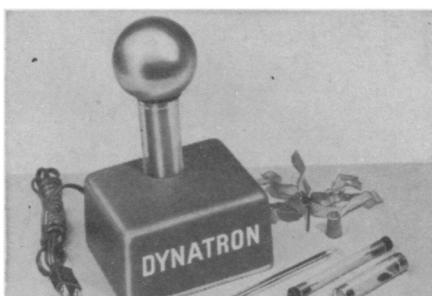

DYNATRON (#1127)
Fully assembled miniature Van de Graaff generator affords an intriguing course in basic electronic concepts. Produces harmless 75,000 volt charge. Manual of 40 experiments. Ages 10 up. **$19.95**

SCIENCE MATERIALS CENTER, Dept. M-89
59 Fourth Avenue, New York 3, N. Y.

Please send me the items listed below, for which I enclose payment. I understand that if not delighted, I may return this merchandise within 10 days for a full refund.

Quantity	Name of Item and No.
Name _____	
Address _____	
City _____	State _____