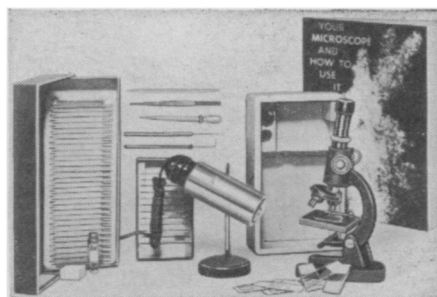

PRE-ELECTRICITY PHYSICS LAB (#1245)
Materials for over 100 experiments and projects demonstrating the basic principles of magnetism and static electricity. Includes alnico magnets, compasses, neon bulbs, ores, two 48-pg. manuals. Ages 10 up. **\$5.95**

CALCULO ANALOG COMPUTER (#0220)
Dozens of fascinating problems in mathematics and physics can be solved with this new analog computer. With 36-pg. manual—a complete introduction to the basic principles of computer theory. Ages 12 up. **\$16.95**