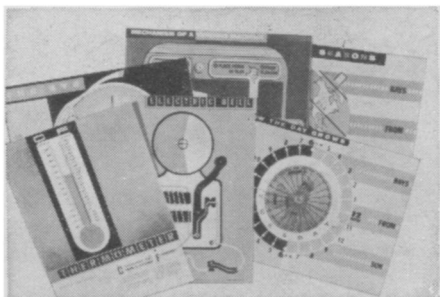

MOTOGRAPH SCIENCE CHARTS (#1238)
Unique set of 6 charts with movable parts—can be assembled to show basic scientific principles in action. Subjects include the human eye, electric bell, thermometer, etc. With manual. Ages 10 up. **$9.00**