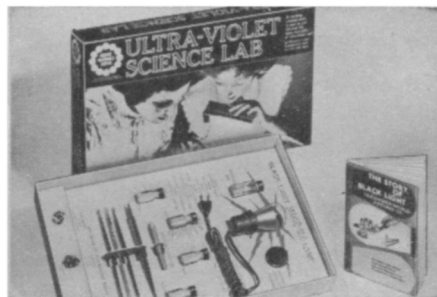

ULTRA VIOLET SCIENCE LAB (#0126)
The theory of fluorescence—and its applications in many areas of research—dramatized by nearly 50 experiments that can be performed with aid of accompanying manual, *Story of Black Light*. Ages 12 up. **$11.95**