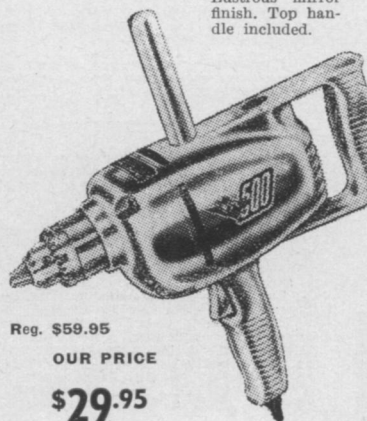

Reg. $59.95

OUR PRICE

$29.95

plus $1.00 pp. & hdg.