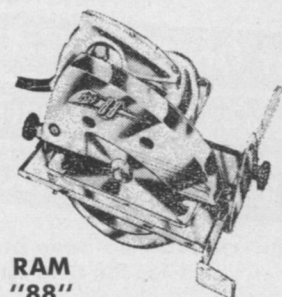

RAM "88"

7" POWER SAW

Full 7" Blade . . . with 1 1/4 Horse Power Motor

Tops in value for the home craftsman with more features than many higher priced units! Powerful 1 1/4 Horse Power Motor for effortless cutting; 110-120 Volt, 50 to 60 Cycles, AC-DC. Self lubricating bearings. Maximum depth of cut—2 7/16"; at 45 degrees—2 3/4". Full 0 degree to 45 degree angle adjustment. Rugged, yet lightweight power saw designed for ease in one hand operation. Lustrous Mirror finish. Combination rip and cross-cut blade and rip-guide included. Weight 11 lbs.

Reg. $59.95

OUR PRICE **$29.95** plus $1.00 pp. & hdg.

RAM SAW TABLE — Converts Ram "88" portable power saw into regular Table Model Saw — $9.95 plus 75¢ postage.

Send check or money order. If COD, fees extra. **MONEY BACK GUARANTEE.**

SCOTT MITCHELL HOUSE, Inc.

Department CP-1024
415 South Broadway, Yonkers, New York