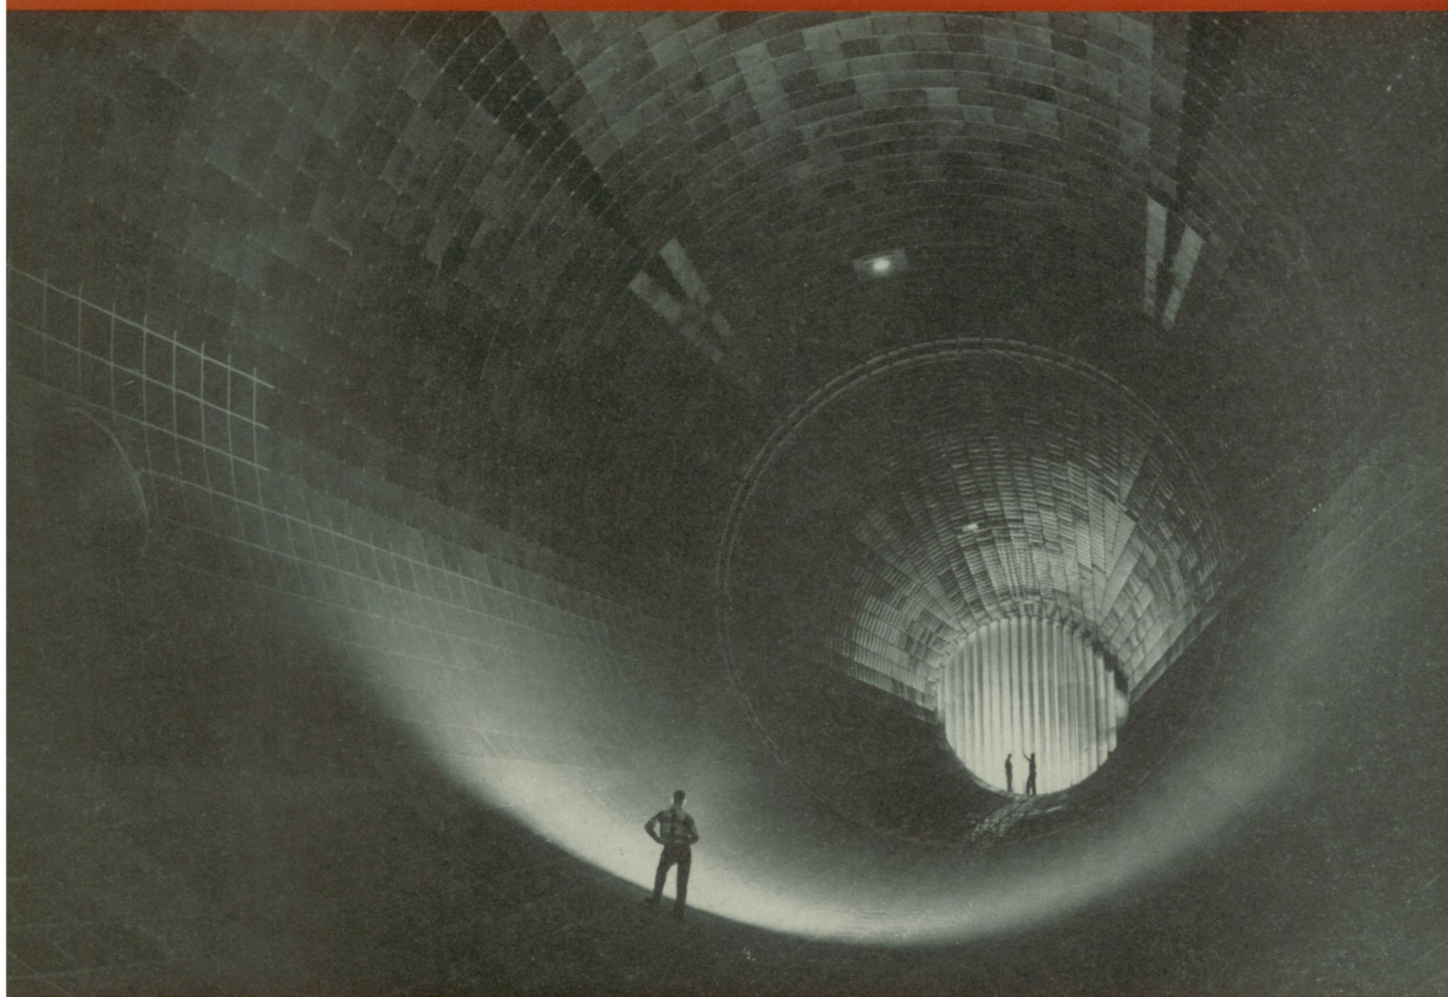

15¢

$5.50 A YEAR

December 31, 1960

INDEX

VOL. 78, NO. 27 PAGES 433-444

SCIENCE NEWS LETTER

®

THE WEEKLY SUMMARY OF CURRENT SCIENCE

Supersonic Circuit

See Page 434

A SCIENCE SERVICE PUBLICATION