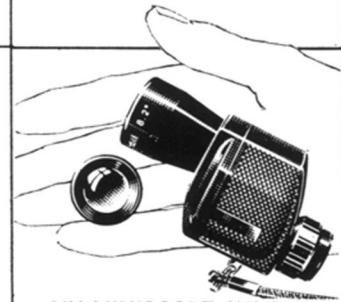

MV MINISCOPE SYSTEM

Monocular of outstanding design and performance. Fits in the palm of your hand. More powerful than most standard binoculars and field glasses. Standard objective: 8x, 24mm, 8.2°. Extra objective: 6x, 18mm, super-wide 11°. Prismatic, fully coated optics—crisp, brilliant and of complete planarity. Objectives may be used as 3x and 5x amplifier/loupes of unexcelled definition and clarity. 3 3/4 ozs., 3 1/2". With zippered case and hand-strap. **$16.95**