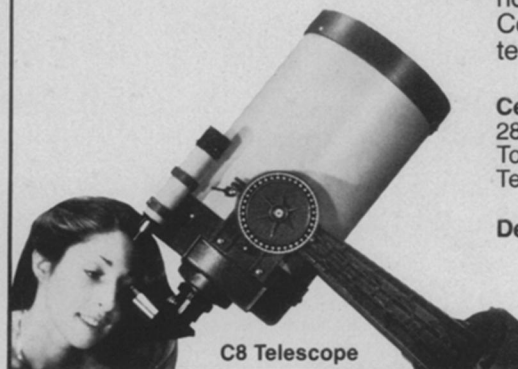

C8 Telescope

Circle No. 121 on Reader Service Card