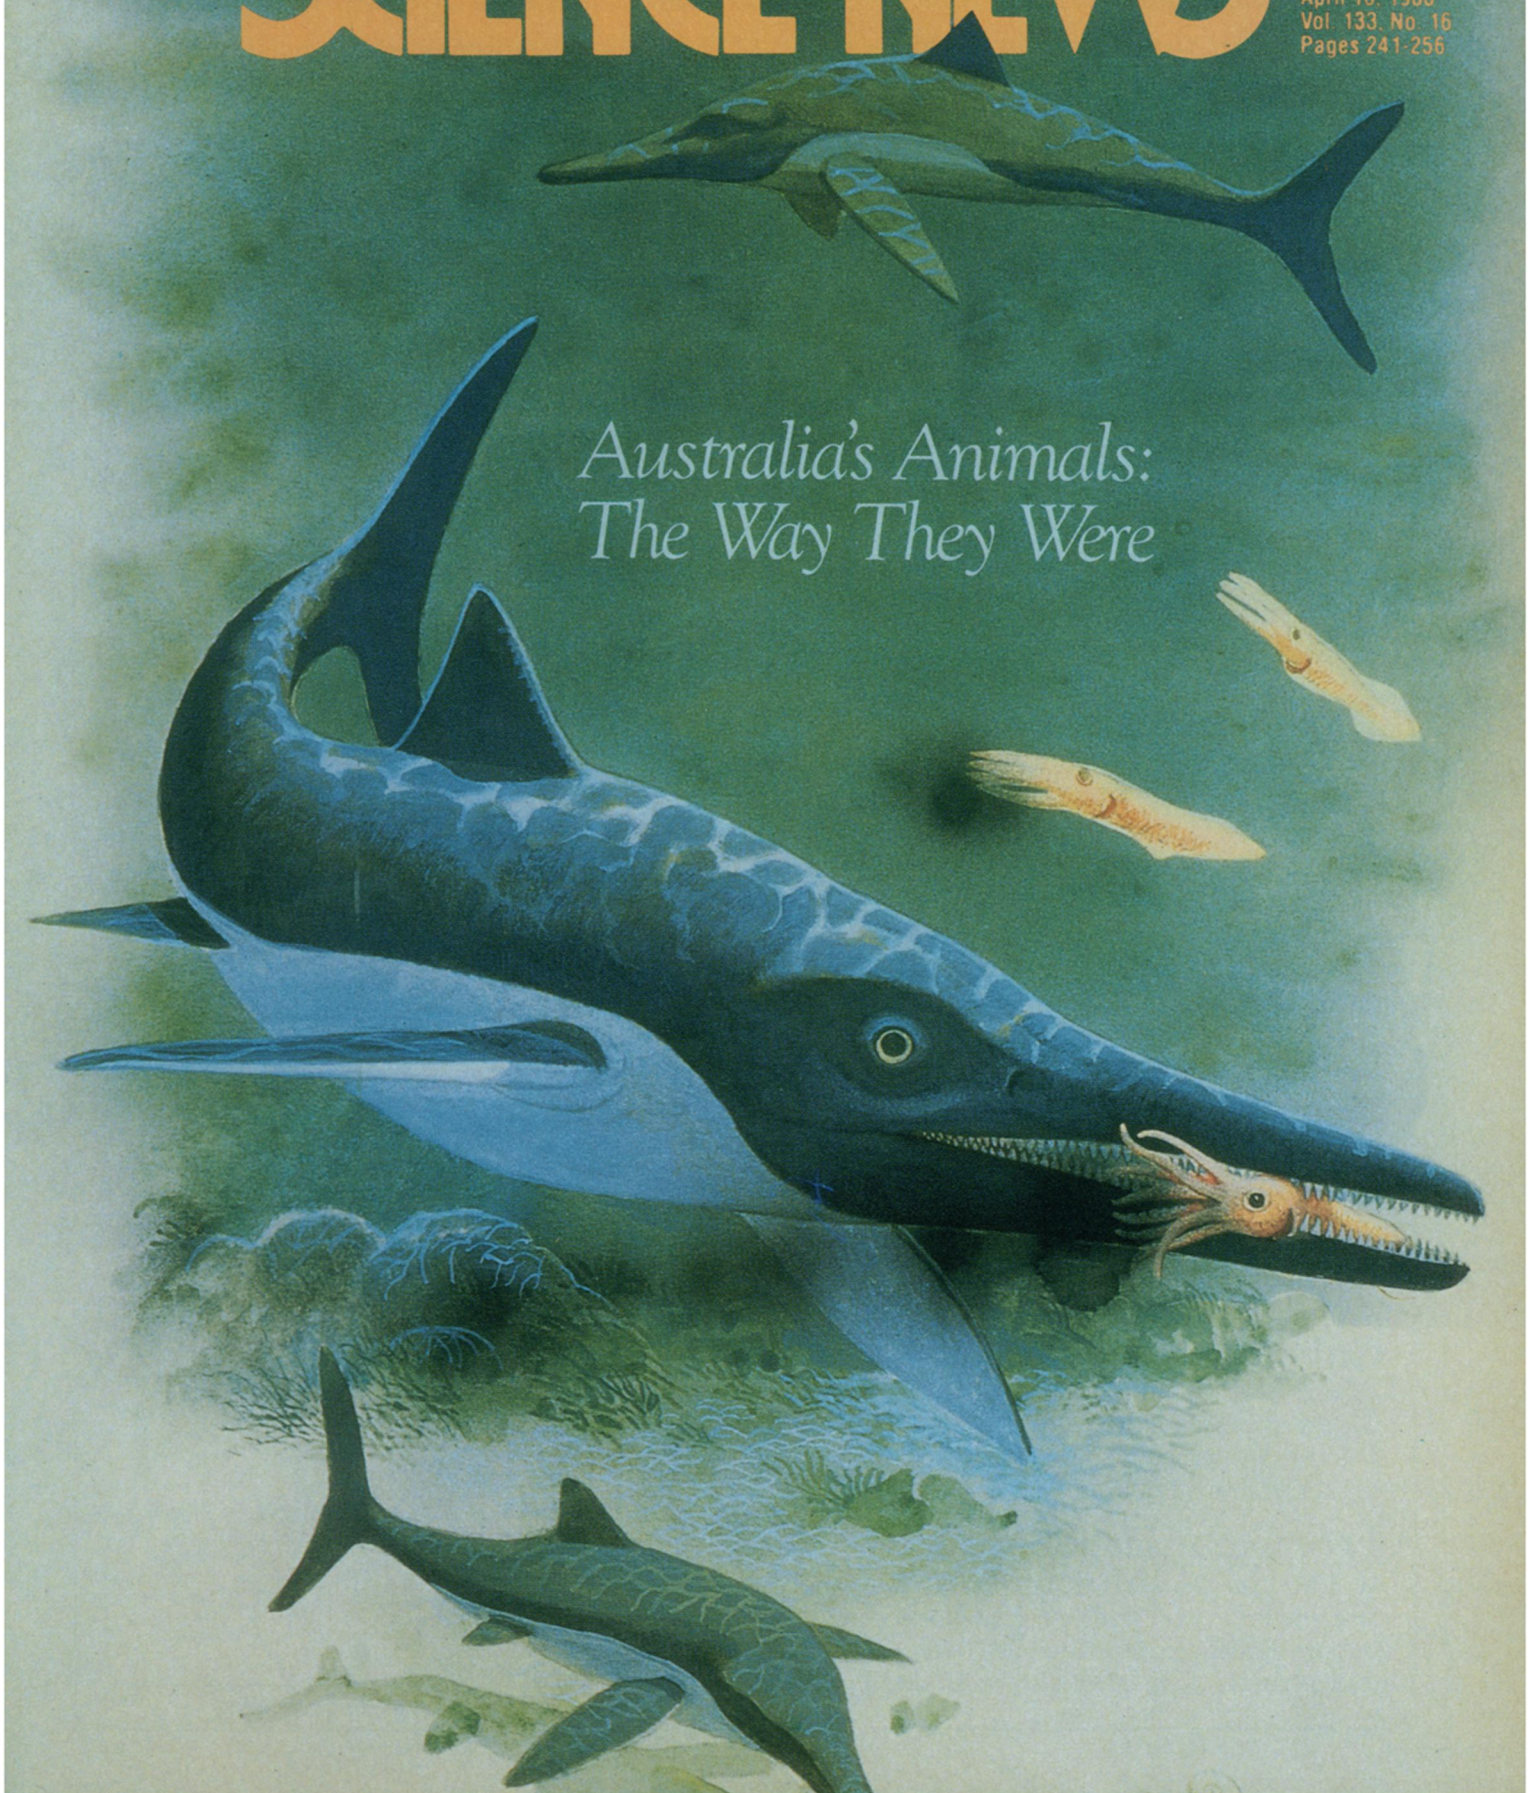

The Weekly Newsmagazine of Science

SCIENCE NEWS

April 16, 1988
Vol. 133, No. 16
Pages 241-256

*Australia's Animals:
The Way They Were*