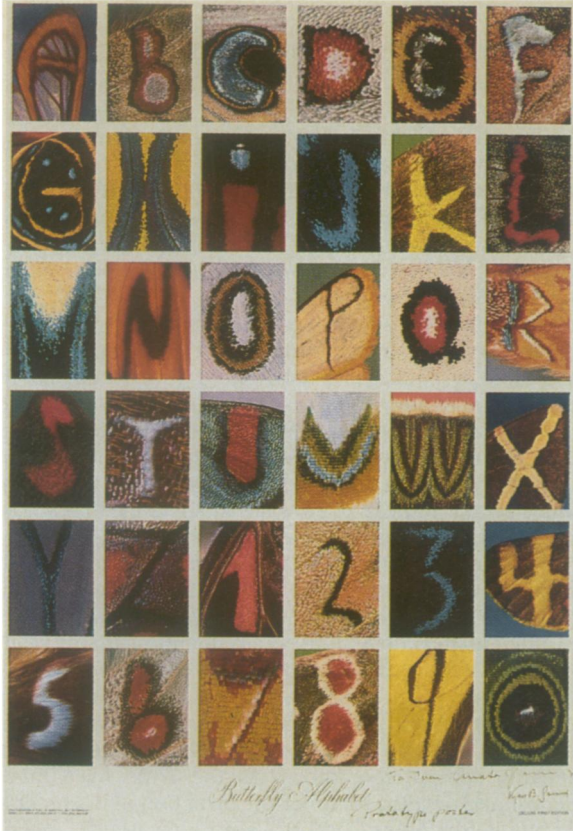

# SCIENCE NEWS

June 22, 1991  
Vol. 139, No. 25  
Pages 385-400

*Puzzling Over  
Cold Fusion*

**Butterfly Alphabet**, a poster showing all the letters of the English alphabet and the Arabic numerals, appeared on the cover of *SCIENCE NEWS*, 6/16/90. Kjell Sandved photographed the amazing forms on the wings of moths and butterflies. This spectacular full-color 18" x 24" poster is now available for just \$10.00. Order yours today. We'll include the *SCIENCE NEWS* article describing the poster's origin.

## Watch the World Change Before Your Eyes With the Science News Pangaea Mug!

All the wonders of the world's geologic history come to life on this magic mug. When cold, the mug shows the supercontinent Pangaea as it existed 200 million years ago when all of the Earth's continents existed as a single land mass. When filled with hot liquid the supercontinent breaks apart into the seven continents we recognize today. This is the mug for every coffee, tea or cocoa drinker on Earth!