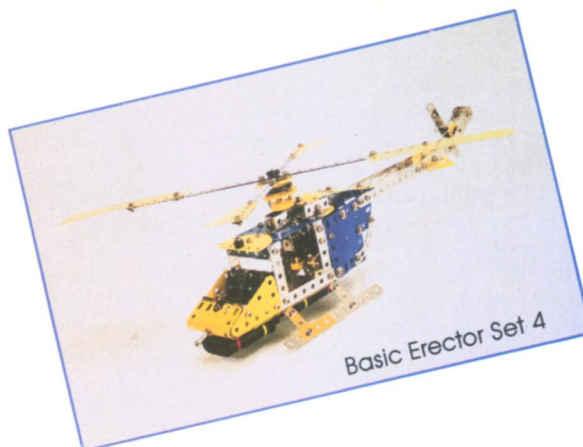

Erector Sets Are Back!

Erector sets, the first American metal construction sets and one of the most popular toy lines ever invented, are back! Your children are sure to have as much fun with these brand new sets as you had with yours and your parents had with theirs!

- ★ All plastic and metal sets are compatible.
- ★ All sets are compatible with previous years' sets.
- ★ Projects help develop manual dexterity and improve concentration.
- ★ **A great educational gift!**

Junior Erector Sets feature large parts for little fingers. Brightly colored plastic parts are completely compatible with the more advanced metal sets so this set can grow with your child.

- ★ Recommended for ages 4 and up.
- ★ Set A contains 63 parts with instructions for 24 different models including an airplane, windmill and tractor. $24.95.
- ★ Set B includes 112 parts with instructions for these and 18 other models, $44.95.

Basic Erector Sets feature high-quality, 100% steel parts, the traditional allen key wrench system and color coded instruction manuals.

- ★ Recommended for ages 7 and up.
- ★ Set 1 includes 203 parts for 15 models, $34.95.
- ★ Set 2 includes a 3-volt motor, 1 set of gears and 274 parts for 27 models, $49.95.
- ★ Set 3 includes a 6-volt motor, 2 sets of gears and 353 parts for 39 models, $74.95.
- ★ Set 4 includes a 6-volt motor that operates in reverse, 3 sets of gears and 452 parts for 51 models, $99.95.

**Order by phone
for faster service!**
1-800-544-4565
(Visa or MasterCard Only)