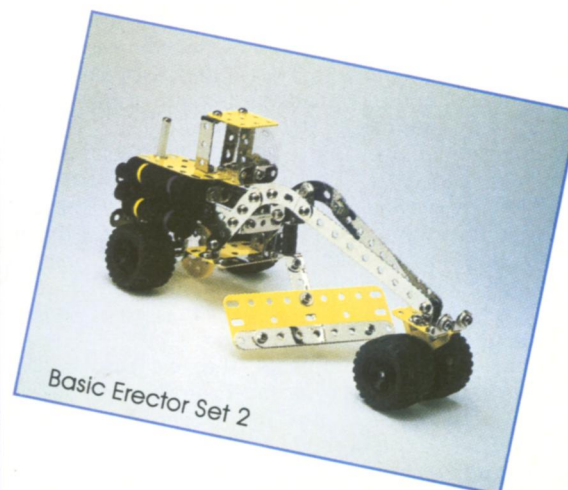

Science News Books, 1719 N Street, NW,
Washington, DC 20036

JuniorErectA	BasicErect2
JuniorErectB	BasicErect3
BasicErect1	BasicErect4

Please send me the item(s) marked below. I enclose the price of the item(s) plus $2.00 for postage and handling per item (maximum $4.00 charge). Domestic orders only.

- ___ Junior Erector Set A, $24.95
- ___ Junior Erector Set B, $44.95
- ___ Basic Erector Set 1, $34.95
- ___ Basic Erector Set 2, $49.95
- ___ Basic Erector Set 3, $74.95
- ___ Basic Erector Set 4, $99.95

Name _____

Address _____

City _____ State _____ Zip _____

Daytime Phone _____
(used only for problems with order)

RB1517