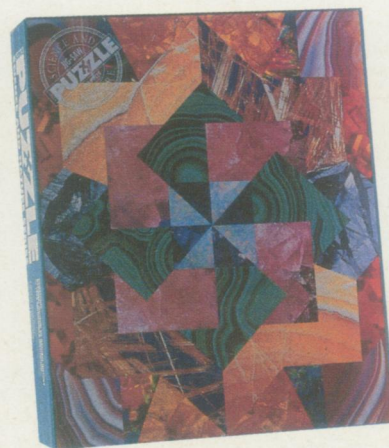

Exhibited in the Museum of Natural History, this collection of **Gemstones** portrays a variety of fine stones such as Opal found in Mexico and Australia and Zoisite found in Tanzania.