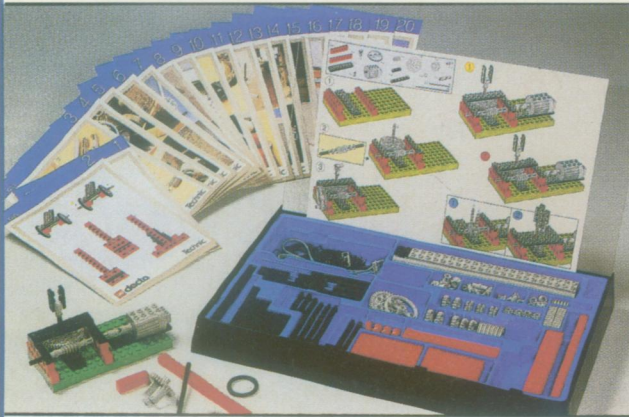

Hands-On Learning From LEGO®!

LEGO® Dacta educational products are a great way to teach your children the basic principles of physical science while demonstrating how much fun science can be!

LEGO® Technic I

Hands-on learning of the basic principles of physical science from LEGO® Dacta educational products. For use in the home or at school, Technic I contains 179 elements, including 5 types of gear wheels, beams, axles, a universal joint, a piston head, and turntables, plus 20 full-color activity cards giving instructions on how to build 52 different models. All elements are easily stored in the case. Build a windmill, a crane, and much more! *Recommended for age 7 and up. \$56.95.*

LEGO® Technic II

This more advanced set from LEGO® Dacta educational products contains 278 elements, including a 4.5 volt DC motor, a battery pack, 8 kinds of gear wheels (including bevel, crown, worm, and differential gears), all the elements from Technic I, including 20 full-color activity cards. Technic II stresses hands-on systems. Learn about belt transmissions, chain transmissions, and motorized pulleys, among other things. *Recommended for age 9 and up. \$75.95.*

LEGO® Gears, Pulleys, and Levers Set

Each unit of this trio offers children an opportunity to master a particular mechanism. The contents include the necessary pieces and instructions to craft a couple of items such as windmills and scales. Suggestions for activities are also noted in an accompanying handbook, which also outlines how each concept works and its practical uses. Includes 204 pieces total. *Recommended for age 7 and up. \$42.95.*