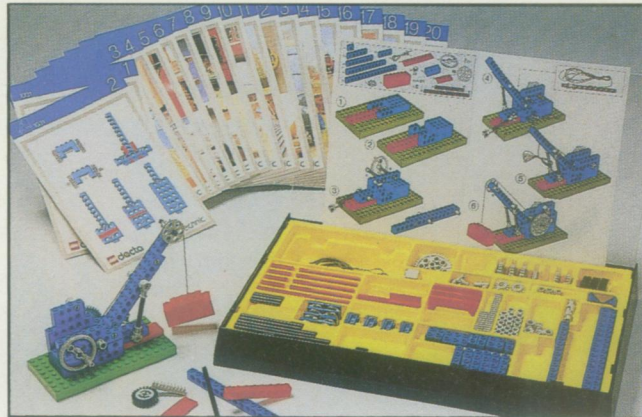

Hands-On Learning From LEGO®!

LEGO® Dacta educational products are a great way to teach your children the basic principles of physical science while demonstrating how much fun science can be!

LEGO® Technic I

Hands-on learning of the basic principles of physical science from LEGO® Dacta educational products. For use in the home or at school, Technic I contains 179 elements, including 5 types of gear wheels, beams, axles, a universal joint, a piston head, and turntables, plus 20 full-color activity cards giving instructions on how to build 52 different models. All elements are easily stored in the case. Build a windmill, a crane, and much more! *Recommended for age 7 and up. \$56.95.*

LEGO® Technic II

This more advanced set from LEGO® Dacta educational products contains 278 elements, including a 4.5 volt DC motor, a battery pack, 8 kinds of gear wheels (including bevel, crown, worm, and differential gears), all the elements from Technic I, including 20 full-color activity cards. Technic II stresses hands-on systems. Learn about belt transmissions, chain transmissions, and motorized pulleys, among other things. *Recommended for age 9 and up. \$75.95.*

LEGO® Gears, Pulleys, and Levers Set

Each unit of this trio offers children an opportunity to master a particular mechanism. The contents include the necessary pieces and instructions to craft a couple of items such as windmills and scales. Suggestions for activities are also noted in an accompanying handbook, which also outlines how each concept works and its practical uses. Includes 204 pieces total. *Recommended for age 7 and up. \$42.95.*