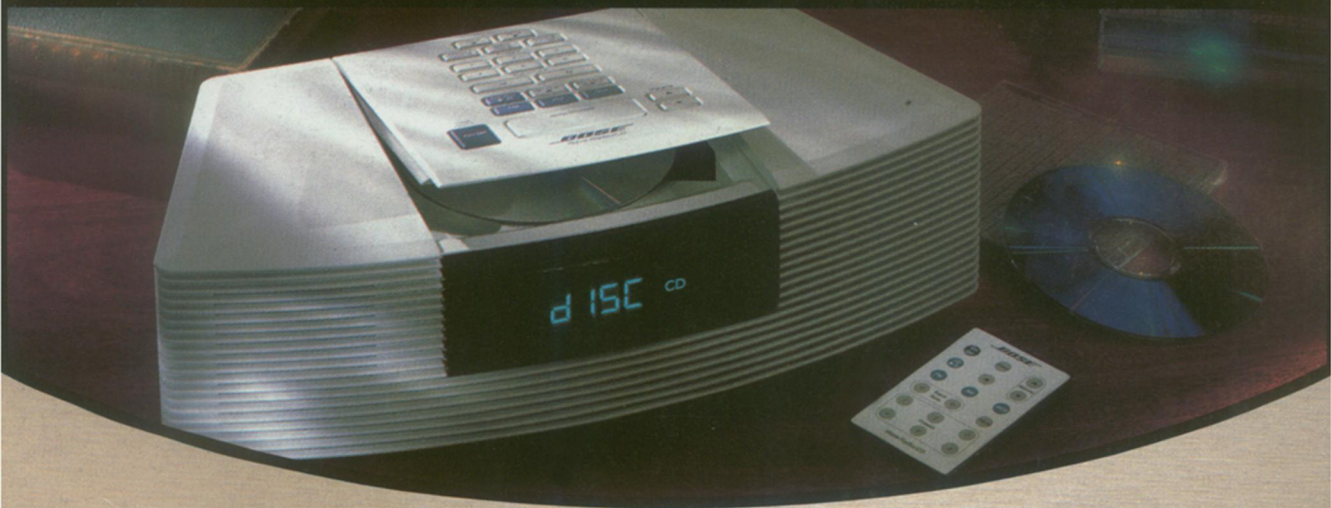

The original was lauded by critics
for its sound, looks, and bold engineering.

This is for people who
just want to play their CDs on it.

It's here: the new Bose® Wave® radio/CD. Because all things can be improved—even a product that *Radio World* called “simply amazing”—Bose presents the Wave radio/CD. It's every bit as ingenious as the original: a radio that *Wired* magazine said will “have your friends wondering where you've hidden your fancy speakers.” Now your friends will have new things to wonder about. For example, how anyone could have fit a CD player into the radio while adding a mere quarter-inch to its size. The secret? For 18 months, Bose engineers rethought the most thoughtfully designed radio in the world. They returned with a clever reconfiguration of our patented Acoustic Wave® speaker technology (the technology which earned us the “Inventor of the Year” award). Smaller and tapered, the new waveguide delivers the same great sound as the original Wave radio. We

sweet tones; the deep bass that lends warmth to music; the sheer size of the sound even at low volumes; and the same spare, elegant design that gave the original a place in the Chicago Athenaeum Museum's permanent design collection.