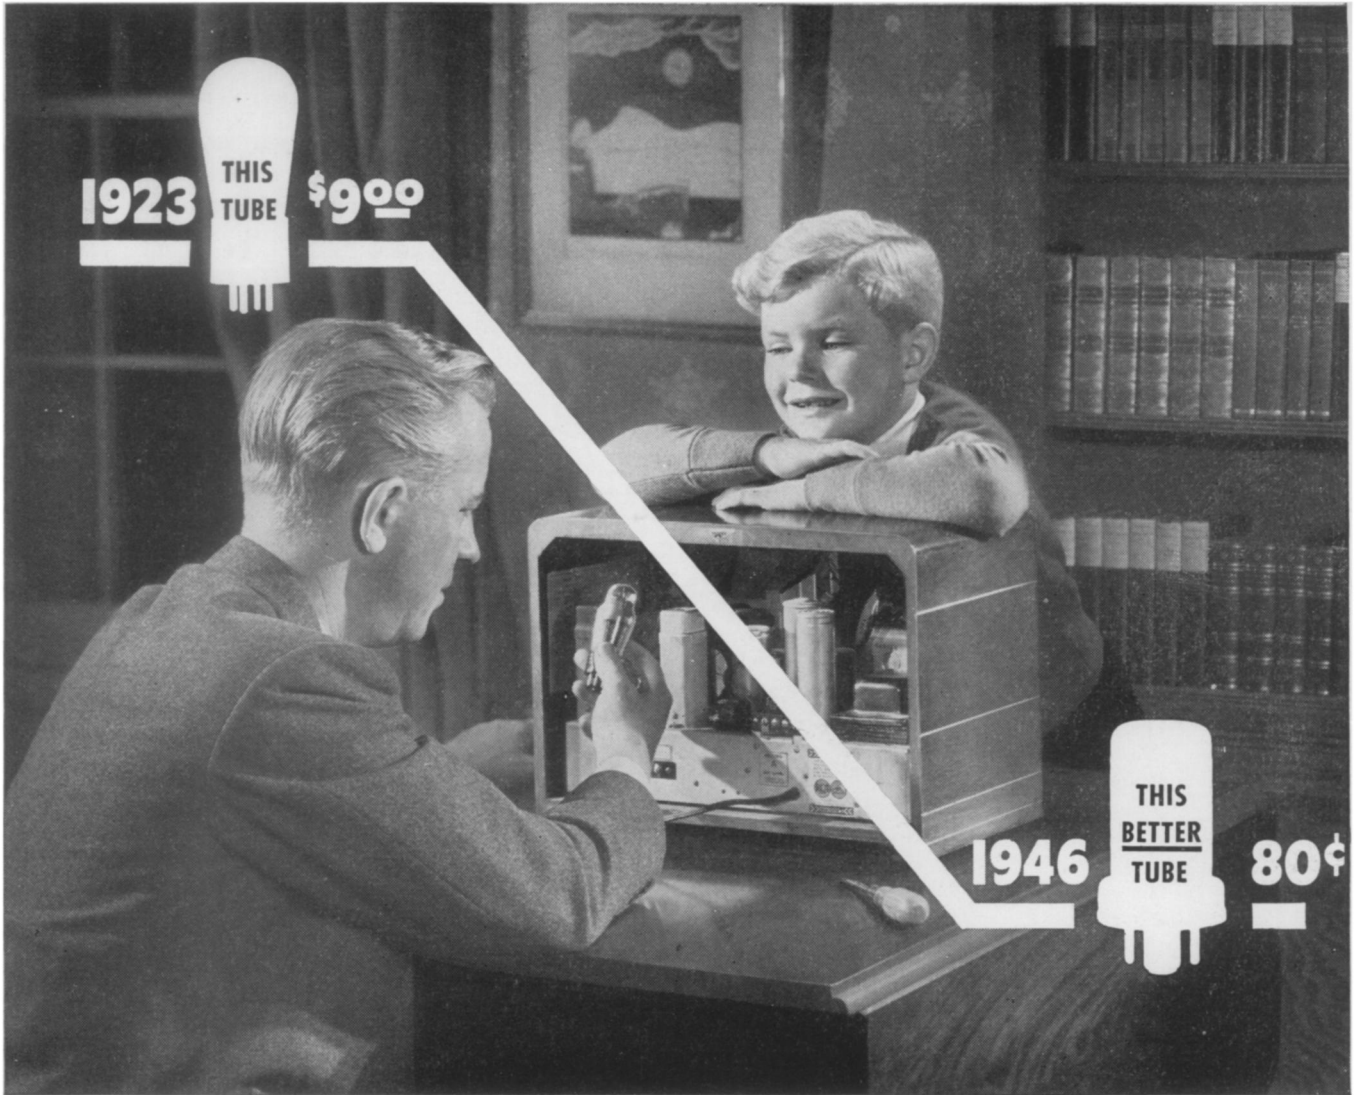

TODAY - A complete radio set for less than half the cost of the tubes alone in 1923!

• Today you can buy a six-tube table model radio for about $25. A little over twenty years ago the six tubes alone cost $54—*nine dollars apiece*.

Think of it—from $9 to 80¢. You can buy *eleven* of these more powerful, longer-lasting radio tubes today for what you used to pay for only *one*!

This was brought about through RCA's combination of research, engineering skill, manufacturing efficiency and our American philosophy of making something *better—for less*.

Such progress means far more than simply a saving of $8.20 on every radio tube. It means that radio has been

brought within the easy reach of practically everyone in this country.

There are now *fifty million* more radios in America than there were twenty years ago. Almost everyone depends upon broadcasting in some measure for entertainment, news, education.

Research and pioneering at RCA Laboratories contributed many of the scientific advances that so greatly improved and extended the services of radio to the American people.

Radio Corporation of America, RCA Building, Radio City, New York 20, N. Y. . . . Listen to The RCA Victor Show, Sundays, 4:30 P. M., Eastern Time, over the NBC Network.