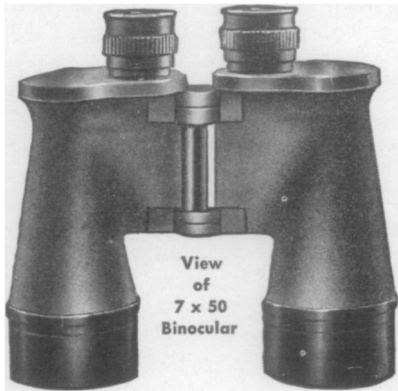

RADIO CORPORATION of AMERICA

WAR BARGAINS in LENSES and PRISMS

NOW! MAKE YOUR OWN BINOCULARS!

COMPLETE SET OF LENSES AND PRISMS FROM NAVY'S 7 x 50 MODEL

SAVE UP TO \$150.00!

Here's an unusual opportunity to secure a fine set of binoculars . . . at a tremendous saving of money. Build them yourself with all of the very same optics (no metal parts) contained in the Navy's 7 Power Glasses . . . the Binoculars which received such wide acclaim during the war. Depending on your choice, you may buy a perfect set of Lenses and Prisms for the Binocular construction job, or a set of seconds (exactly the same units, but Lenses are uncented and have slight imperfections). If, however, you wish to construct a Monocular (1/2 a Binocular) you may do so, choosing either perfect components or seconds. The Monocular sets comprise 1/2 quantities of the same optics required for the Binocular. The full Binocular set comprises the following: 2 Cemented Achromatic Eye Piece Lenses, 17.5 mm. diam.; 2 Eye Field Lenses; 4 Porro Prisms; 2 Cemented Achromatic Objective Lenses, diam. 52 mms. Complete assembly directions included.