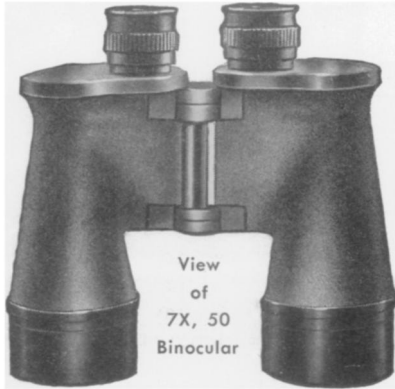

WAR BARGAINS in LENSES and PRISMS

NOW! MAKE YOUR OWN BINOCULARS!

COMPLETE SET OF LENSES AND PRISMS
FROM NAVY'S 7X, 50 MODEL

SAVE UP TO $150.00!

Here's an unusual opportunity to secure a fine set of Binoculars . . . at a tremendous saving of money. Build them yourself with all of the very same optics contained in the Navy's 7 Power Glasses . . . the Binoculars which received such wide acclaim during the war.

If, however, you wish to construct a Monocular (1/2 a Binocular) you may do so. Monocular Sets comprise 1/2 quantities of the same optics required for the Binocular. The full Binocular Set comprises the following:—2 Cemented Achromatic Eye Piece Lenses, 17.5 mms. diam.; 2 Eye Field Lenses; 4 Porro Prisms; 2 Cemented Achromatic Objective Lenses, diam. 52 mms. All Lenses have the new low reflection coating. Complete assembly directions included.

Stock #5102-Q Near Perfect Binocular Set $25.00 Postpaid
Stock #5103-Q Near Perfect Monocular Set $12.50 Postpaid

Sorry! No more machined sets of 7X, 50 Binocular Metal Parts. We do have unmachined left and right body and cover plate castings . . . but no other parts.
Stock #8-20-Q $2.50 Postpaid

SPECIALS IN LENS SETS

Set #1-Q—"Our Advertising Special"—15 lenses for $1.60 Postpaid, plus 10-page idea booklet. For copying, ULTRA CLOSE-UP SHOTS, macrophotography, experimental optics, magnifying and for making a two power f/16 Telephoto Lens, "Dummy Camera," Kodachrome Viewer, DETACHABLE REFLEX VIEWFINDER for 35 mm. camera stereoscopic viewer, ground glass and enlarging focusing aids, TELESCOPES, low power Microscopes and for many other uses.

NEW 50-PAGE IDEA BOOK "FUN WITH CHIPPED EDGE LENSES"

Contains wide-variety of projects and fully covers the fascinating uses of all Lenses and in sets listed above . . . only $1.00 Postpaid.

SECONDS IN PLANO-CONVEX CONDENSING LENSES

Stock #1061-Q Diam. 6 1/2", F.L. 9" $2.00 each Postpaid
Stock #1068-Q Diam 4 7/16" F.L. 6 1/2" 70c each Postpaid

We have a large supply of other seconds in Condensing Lenses for Spotlights and Enlargers—diam. from 3 1/2" to 6 1/2"—priced very low. Write for list!

SPECTROSCOPE SETS . . . These sets contain all Lenses and Prisms you need to make a Spectroscope plus FREE 15-page Instruction Booklet.

Stock #1500-Q Hand Type Spectroscope $3.45 Postpaid
Stock #1501-Q Laboratory Type Spectroscope $6.50 Postpaid

LENS CLEANING TISSUE—In spite of paper shortage, we offer an exceptional bargain in first quality Lens Cleaning Tissue. You get 3 to 4 times as much tissue as when you buy in the ordinary small booklets. One ream—480 sheets—size 7 1/4" x 10 1/4".
Stock #704-Q $1.50 Postpaid

OPTICS FROM 4-POWER PANORAMIC TELESCOPE—Excellent condition. Consists of Objective Prism, Dove Prism, Achromatic Objective Lens, Amici Roof Prism, Eye Lens Set (. . . a $60.00 value)
Stock #5016-Q $6.00 Postpaid