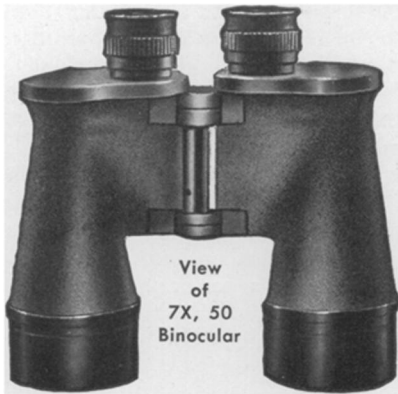

WAR BARGAINS in LENSES and PRISMS

NOW! MAKE YOUR OWN BINOCULARS!

Sorry! No more machined sets of 7X, 50 Binocular Metal Parts. We do have unmachined left and right body and cover plate castings . . . but no other parts.
Stock # 820-Q ----- $2.50 Postpaid

COMPLETE SET OF LENSES AND PRISMS FROM NAVY'S 7X, 50 MODEL

SAVE UP TO $150.00!

Here's an unusual opportunity to secure a fine set of Binoculars . . . at a tremendous saving of money. Build them yourself with all of the very same optics contained in the Navy's 7 Power Glasses . . . the Binoculars which received such wide acclaim during the war. If, however, you wish to construct a Monocular (1/2 a Binocular) you may do so. Monocular Sets comprise 1/2 quantities of the same optics required for the Binocular. The full Binocular Set comprises the following:—2 Cemented Achromatic Eye Piece Lenses, 17.5 mms. diam.; 2 Eye Field Lenses; 4 Porro Prisms; 2 Cemented Achromatic Objective Lenses, diam. 52 mms. All Lenses have the new low reflection coating. Complete assembly directions included.

Stock # 5102-Q Binocular Set of Lenses and Prisms $25.00 Postpaid
Stock # 5103-Q Monocular set of Lenses and Prisms $12.50 Postpaid

All items Finely Ground and Polished, some Edges Slightly Chipped or Other Slight Imperfections Which We Guarantee Will Not Interfere with Their Use. Come Neatly Packed and Marked.

TO KEEP POSTED on all our new Optical Items, send 10c and your name and address to get on our regular "Flash" mailing list.

GIANT SIZE RED AND AMBER FILTERS

Filter material is cemented between glass. All 3/8" thick.

Stock #	Color	Diam.	Price
706-Q	Red	7-7/8"	$4.00
707-Q	Red	5-7/8"	3.00
708-Q	Amber	7-7/8"	3.00
709-Q	Amber	5-7/8"	2.00

POLARIZING FILTER—Diam. 73 mm. Perfect condition.
Stock # 637-Q ----- $3.00 Postpaid

MOUNTED PROJECTION LENS

A mounted f 2.1; 3.5 inch F.L. Projection Lens mfgd. on a Navy contract to be used on a 35 mm. Projector. Low reflection coated. Perfect condition. Black finish threaded at rear end. Outside diam. approx. 2 inches.
Stock # 4031-Q ----- $12.00 Postpaid

35 MM KODACHROME PROJECTING LENS SET—Consists of 2 Achromatic Lenses for projecting, plus 2 Condensing Lenses and a piece of Heat Absorbing Glass with directions.
Stock # 4029-Q ----- $3.10 Postpaid

35 MM. KODACHROME PROJECTING LENS SET—Consists of Achromatic Lens for projecting, plus a Condensing Lens and a piece of Heat Absorbing Glass with directions.
Stock # 4025-Q ----- $1.95 Postpaid

MISCELLANEOUS ITEMS