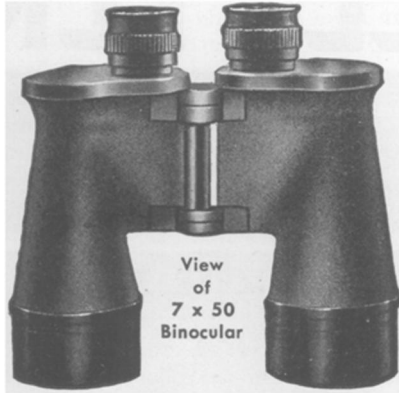

TWENTY-FIFTH ANNIVERSARY

1946

WAR BARGAINS in LENSES and PRISMS

NOW! MAKE YOUR OWN BINOCULARS!

COMPLETE SET OF LENSES AND PRISMS FROM NAVY'S 7 x 50 MODEL

SAVE UP TO \$150.00!

Here's an unusual opportunity to secure a fine set of Binoculars . . . at a tremendous saving of money. Build them yourself with all of the very same optics contained in the Navy's 7 Power Glasses . . . the Binoculars which received such wide acclaim during the war. If, however, you wish to construct a Monocular (1/2 a Binocular) you may do so. Monocular Sets comprise 1/2 quantities of the same optics required for the Binocular. The full Binocular Set comprises the following:—2 Cemented Achromatic Eye Piece Lenses, 17.5 mms. diam.; 2 Eye Field Lenses; 4 Porro Prisms; 2 Cemented Achromatic Objective Lenses, diam. 52 mms. All Lenses have the new low reflection coating. Complete assembly directions included.