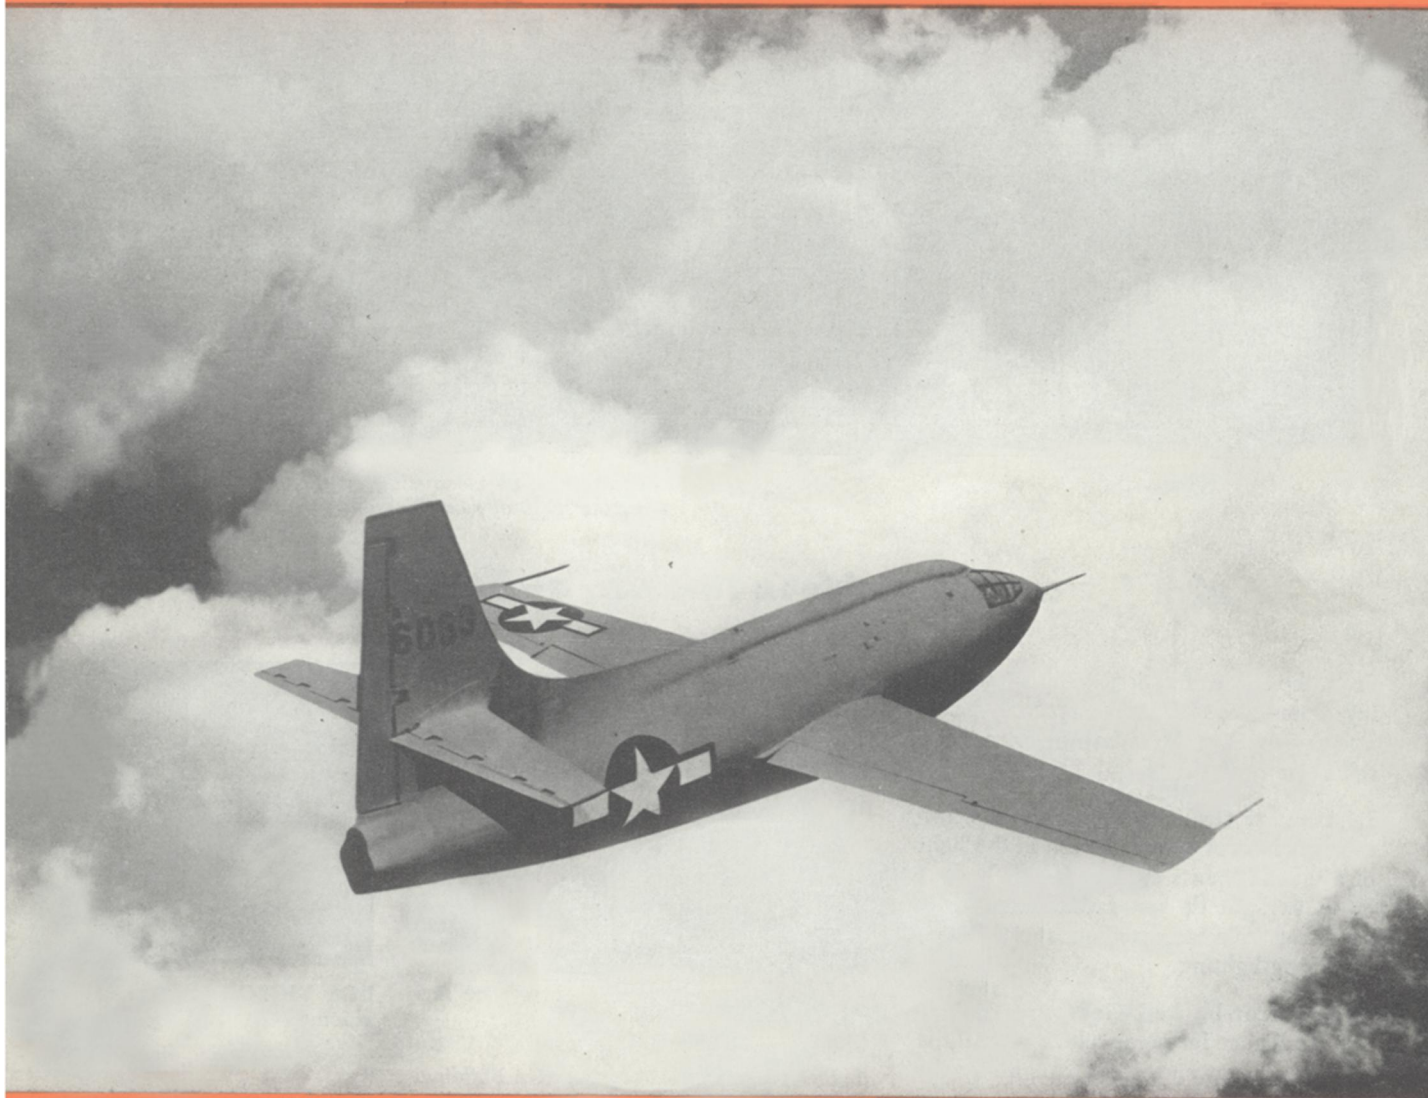

Transonic

See Page 406

A SCIENCE SERVICE PUBLICATION

1921

TWENTY-FIFTH ANNIVERSARY

1946