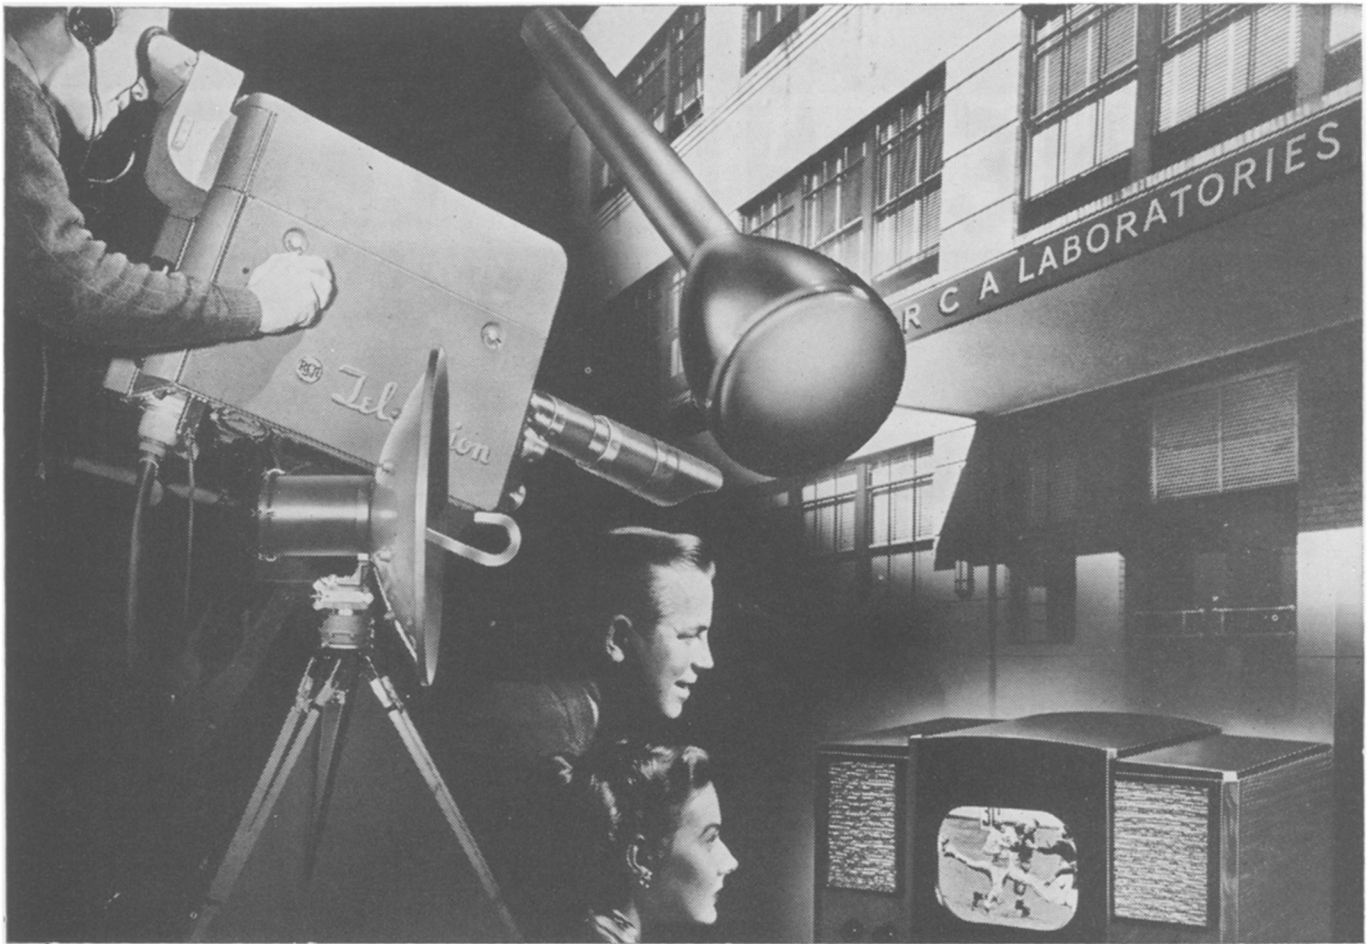

TWENTY-FIFTH ANNIVERSARY

1946

*Television camera, receiving tube, all-electronic receiver and radio relay equipment
—are the result of pioneering and research at RCA Laboratories.*

Behind every big stride in Television—RCA Laboratories!

RCA Mirror-backed Kinescope—searchlight brilliance for home television. All the lifelike realism and detail caught by the RCA Image Orthicon Camera is reproduced by this new receiving tube that loses none of the original brilliance.

RCA Victor Television Receiver—with the new RCA exclusive “Eye Witness” feature that “locks” the picture, keeps it bright, clear—as steady as a picture on the wall.

RCA Radio Relay equipment enables television stations to broadcast events taking place far from the studio, and eventually may link television networks. In television, as in radio, Victrola* radio-phonographs, records, or tubes, if it bears the name RCA or RCA Victor, it is one of the finest instruments of its kind science has achieved.