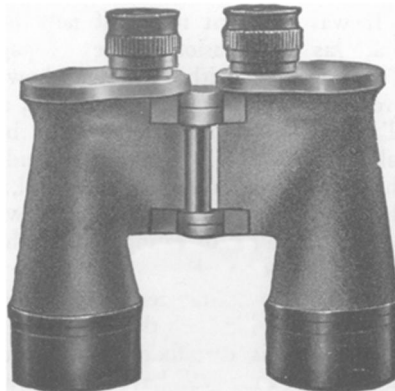

ARMY'S 6 X 30 BINOCULARS

No Carrying Case with any Sets shown below. (None yet available in Surplus Market.) M-13A1 sets are waterproof model. M-3 sets are not waterproof. Limit—1 Set to a Customer on all Sets shown below.

COMPLETE OPTICS & METAL PARTS—Model M-13A1, 6 x 30 Binoculars. Everything you need—ready for assembly. When finished will look like a regular factory job costing $102 to $120. The Optics are new, in perfect or near-perfect condition. Have new low reflection coating. Metal Parts are new and perfect, all completely finished. No machining required. Bodies factory hinged and covered. Complete assembly instructions included.

Stock # 830-Q .....$40.00 Postpaid,
plus $8.00 tax—Total—$48.00

COMPLETE OPTICS & METAL PARTS—Model M-3, 6 x 30 Binoculars. The Optics in this set are new, perfect or near-perfect. Prisms have new low reflection coating. Factory mounted Eye Piece and Objective Assemblies not coated. Metal Parts are perfect, new, ready for assembly. When finished, this will look like a regular factory job, except a name has been filed off a cover plate. No machining required. Bodies factory hinged and covered.

Stock # 831-Q .....$35.00 Postpaid,
plus $7.00 tax—Total—$42.00

METAL PARTS ONLY—Model M-13A1, 6 x 30 Binoculars. No Optics. Same Metal Parts as described for Stock # 830-Q.

Stock # 832-Q—6 x 30 Metal Parts...$25.00 Postpaid

NOTICE: If you buy both the Binocular Optics and the Binocular Metal Parts, your purchase becomes subject to 20% Federal Excise Tax. Be sure to add amount covering tax to your remittance or your order cannot be filled.

ARMY'S 6 X 30 BINOCULARS

METAL PARTS ONLY—Model M-3, 6 x 30 Binoculars. No Optics. Some machining on these Metal Parts required. Bodies hinged and Prism Shelf holes placed, but you must tap them. Prism Shelves have been machined. Six lead spiral focusing threads have been cut. Some less difficult components you must thread and machine yourself, but all material you need is furnished except body covering material and Optics.

Stock # 833-Q—6 x 30 Metal Parts...$12.00 Postpaid

METAL PARTS ONLY—Model M-3, 6 x 30 Binoculars. No Optics. All parts you need. You must do machining on most parts, but not all. No body covering material.

Stock # 834-Q—6 x 30 Metal Parts...$8.00 Postpaid

OPTICS FOR 6 X 30 BINOCULARS (No Metal Parts.) Slight seconds. Cemented but not coated.

Stock # 5123-Q .....$10.00 Postpaid

SAME OPTICS AS ABOVE (6 x 30), but coated.

Stock # 5124-Q .....$12.75 Postpaid

If you buy both the Binocular Optics and the Binocular Metal Parts, your purchase becomes subject to 20% Federal Excise Tax. Be sure to add amount covering tax to your remittance or your order cannot be filled.

Optics and Metal Parts are Available for Monoculars (1/2 a Binocular). For Complete Details, Write for Bulletin #14-Q.

All items Finely Ground and Polished, some Edges Slightly Chipped or Other Slight Imperfections Which We Guarantee Will Not Interfere with Their Use. Come Neatly Packed and Marked.

TO KEEP POSTED on all our new Optical Items, send 10c and your name and address to get on our regular "Flash" mailing list.

GIANT SIZE RED AND AMBER FILTERS

Filter material is cemented between glass. All 3/8" thick.

Stock #	Color	Diam.	Price
706-Q	Red	7-3/4"	$2.00
707-Q	Red	5-3/4"	1.50
708-Q	Amber	7-3/4"	1.50
709-Q	Amber	5-3/4"	1.00

USES: For large camera filters, for large size spotlights, for darkroom lights (spectroscopically tested), for interior decorating, for display tray in home or store.

35 MM KODACHROME PROJECTING LENS SET

—Consists of 2 Achromatic Lenses for projecting, plus 2 Condensing Lenses and a piece of Heat Absorbing Glass with directions.

Stock # 4029-Q .....$3.10 Postpaid

35 MM KODACHROME PROJECTING LENS SET

—Consists of Achromatic Lens for projecting, plus a Condensing Lens and a piece of Heat Absorbing Glass with directions.

Stock # 4025-Q .....$1.95 Postpaid

2 1/2" DIA. ACHROMATIC TELESCOPE OBJECTIVE—F.L. 20 inches (Not a war surplus item). The Govt. used very few long focus Objective Lenses so we had these made for you. First class lens suitable for Spotting Scopes. Terrestrial Telescopes, etc. Not coated.

Stock # 6197-Q .....$10.00 Postpaid

AIR FORCES GUN SIGHT

With Polarizing Variable Density Attachment—