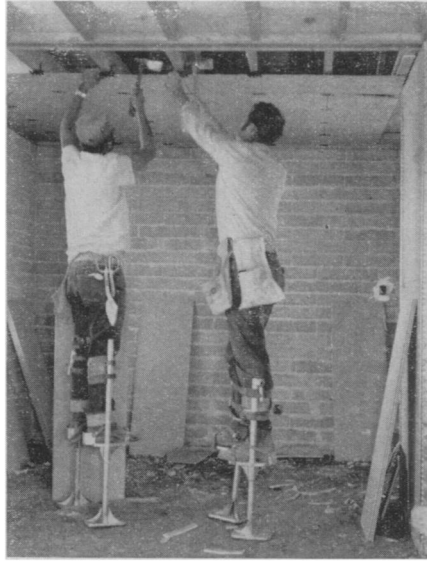

• New Machines and Gadgets •

For sources of more information on new things described, send a self-addressed stamped envelope to SCIENCE NEWS LETTER, 1719 N St., N.W., Washington 6, D. C., and ask for Gadget Bulletin 737. To receive this Gadget Bulletin without special request each week, remit $1.50 for one year's subscription.

⚙️ **METAL SLATS** never let the sleeper down because they clamp over the tops of the bed rails instead of resting insecurely on ridges on the rail. These new slats, available in mahogany or blond baked-on enamel, are adjustable, sanitary and simple to install. Felt pads inside the clamps keep the slats from scratching the bed.

Science News Letter, July 31, 1954

⚙️ **FUNCTIONAL CAMERA** is especially designed to place its oversize controls in natural, convenient positions. A pull of one plunger-type control counts exposures, cocks shutter, and changes film and flashbulbs. A rotary flash attachment spins as many as six bulbs into firing position in rapid succession.

Science News Letter, July 31, 1954

⚙️ **VERSATILE HEARING** aid has been cut almost to matchbook size by newer, tinier transistors that work on a power capsule smaller in diameter than a dime. When worn like a wristwatch, its sensitive "mike" can be aimed inconspicuously at persons who are talking. Workmen can hide it in their hats to keep its cord from tangling in machinery. Women can hide it in their hair.

Science News Letter, July 31, 1954

⚙️ **ADJUSTABLE STILTS** for workmen and homeowners are made in 1¼-inch aluminum tubing and have 5x7½-inch non-slip bases, as shown in the photograph. They add up to 24 inches of height to the workman, obviating scaffolding and step-ladders

on some jobs. They are so easy to use that a man with an artificial leg has even worked in them. A children's model also is available.

Science News Letter, July 31, 1954

⚙️ **DOOR-JAM GUARD** prevents mashed fingers by covering the space between door and frame with a folded strip of a flexible material based on vinyl plastic resins. The manufacturer reports the guards can withstand repeated flexing under all weather conditions.

Science News Letter, July 31, 1954

⚙️ **FIBER SEAT** covers, treated with synthetic rubber, offer better resistance to moisture than do ordinary fiber covers. The new covers, therefore, wear longer since water, spilled drinks and perspiration greatly weaken old-type yarns. The treated covers are available in a variety of colorful patterns.

Science News Letter, July 31, 1954

⚙️ **FOLDING-CHAIR ATTACHMENTS** equip the chairs with book racks, detachable kneelers, communion-cup holders or ash trays. The accessories, designed for use on one manufacturer's line of metal chairs, snap easily into place. The four units are finished in beige enamel.

Science News Letter, July 31, 1954

A FEW MEMBERSHIPS ARE NOW AVAILABLE

in *Things of science*

A WONDERFUL GIFT . . . ANY TIME OF YEAR

ONCE A MONTH for a year we will pack a blue package with scientific fun, with mental stimulation, with hours of absorption, with future hobbies, with knowledge; but specifically we will pack the boxes with THINGS of science—real objects of science to be handled and looked at and owned. And with them, sheets of suggested experiments and complete explanations of them. There are now more than ten thousand members of the group of friends of science who receive one of these exciting boxes each month. This unusual service comes one year postpaid for $5.00. (Add $1 for additional postage on outside U.S.A. addresses.) Use this coupon to send in your gift membership NOW.

Send **THINGS of science** for one year to the names and addresses on the attached sheets.

1. ☐ Renew my own subscription for one year.
2. ☐ Payment enclosed. ☐ Bill me.
3. ☐ Send gift card in my name as imprinted at the left

7-31-4

⚙️ **RANGE ROLL-AWAY** puts electric or gas ranges on wheels for easy moving and cleaning. Each pair of casters is connected by an axle that adjusts to fit various sizes and makes of stoves. The flexible hose and coupling needed to make gas ranges movable is available in 5- and 6-foot lengths.

Science News Letter, July 31, 1954

Do You Know?

The hold of a white *ship* in the tropics may be ten degrees cooler than the hold of an identical ship painted black.

For white males, the *death rate* in 1953 from cancer of the respiratory system was more than six times higher than in 1930.

Boric acid and borates have been used by the medical profession for over 1,200 years.