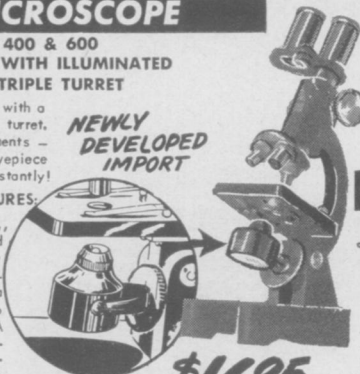

SPECIAL MICROSCOPE

HAS 80 - 120 - 200 - 300 - 400 & 600 POWER MAGNIFICATION WITH ILLUMINATED SUB-STAGE MIRROR and TRIPLE TURRET

Now you can change magnification with a simple shift of the dual eyepiece turret. No loss of focus - No re-adjustments - Your choice of 10X or 15X eyepiece with any of the objective lenses instantly!

INCLUDES THESE ADDED FEATURES:

Has triple revolving turret with 8X,, 20X & 40X precision ground and polished lenses - Dual eyepiece turret with 10X and 15X lenses - New Patented Sub-Stage with a built-in, battery operated light, no external light source needed - A large sub-stage mirror with revolving variable iris - All-metal precision made body, inclines through 90° - Special fitted hardwood case and glass slides.

NEWLY DEVELOPED IMPORT

SPECIAL $16.95

AMAZING NEW IMPORT TERRESTRIAL & ASTRONOMIC TELESCOPE

83 POWER - 40 POWER or 23 POWER PLUS A VARIABLE 25 and 60 POWER TERRESTRIAL TELESCOPE

Look what you get at this Low Price PLUS a Money Back Guarantee & a 10 Day FREE Trial! You can't lose unless you miss this!

Check These Top Quality Features:

- 1.—Astronomical Lenses—Precision ground, fully achromatic. Three Powers —23X—40X and 83X.
- 2.—Variable Power Eyepiece of 25 & 60X for straight through viewing. Fully corrected for terrestrial sighting.
- 3.—All Steel Body for a lifetime of use.
- 4.—Length 19-1/2" — extends to 22-1/2"
- 5.—Coated Objective Lens—50mm dia.
- 6.—Top Quality Sun Filter.
- 7.—Finest Diagonal Prism.
- 8.—4 Power Searching Scope with 10mm Lens and cross-hair reticle.
- 9.—Free-swinging. Universal adjustments with positioning lock.
- 10.—2-Piece Hardwood Tripod. Only 30" long folded but extends to 4-1/2 ft.
- 11.—Fitted Hardwood Case for all parts.

FREE BOOK ON STARS - Tells you all about the stars and the constellations - Where to find them at different times - How to identify them and many other intriguing facts on astronomy.

EXTRA 100X EYEPIECE 750 125X EYEPIECE 995

83 and 40 POWER ASTRONOMICAL SCOPE

Very similar to scope above but has 83X & 40X eyepieces with a 40MM objective lens. Also has a variable eyepiece of 25-30X. Steel tube body is 26" long, included with scope is sunglass, a pair of prisms (1 erecting), a hardwood tripod and a fitted case.

Only 39.95

25 POWER x 30 MM TELESCOPE & TRIPOD

Nowhere but at PALLEY'S can you find a buy like this! Here's a scope, complete with a sturdy metal tripod, that you can have a lot of fun with. Use it to spot hits on the target, for star-gazing, interesting views at the beach, etc. Made of aluminum and chrome plated brass. Field- 62 ft. at 1000 yds. 1-3/16" dia. lens.

NEW 8.95 2500 VAL.

The items shown here are but a small sampling of the thousands of items in our NEW CATALOG (at the top of this ad). You will find many more bargains in Microscopes, Motors, Hobby & Precision Tools, etc. Order your copy NOW.

Palley's

2263 E. VERNON AVE. DEPT. N-10 Los Angeles 58, California